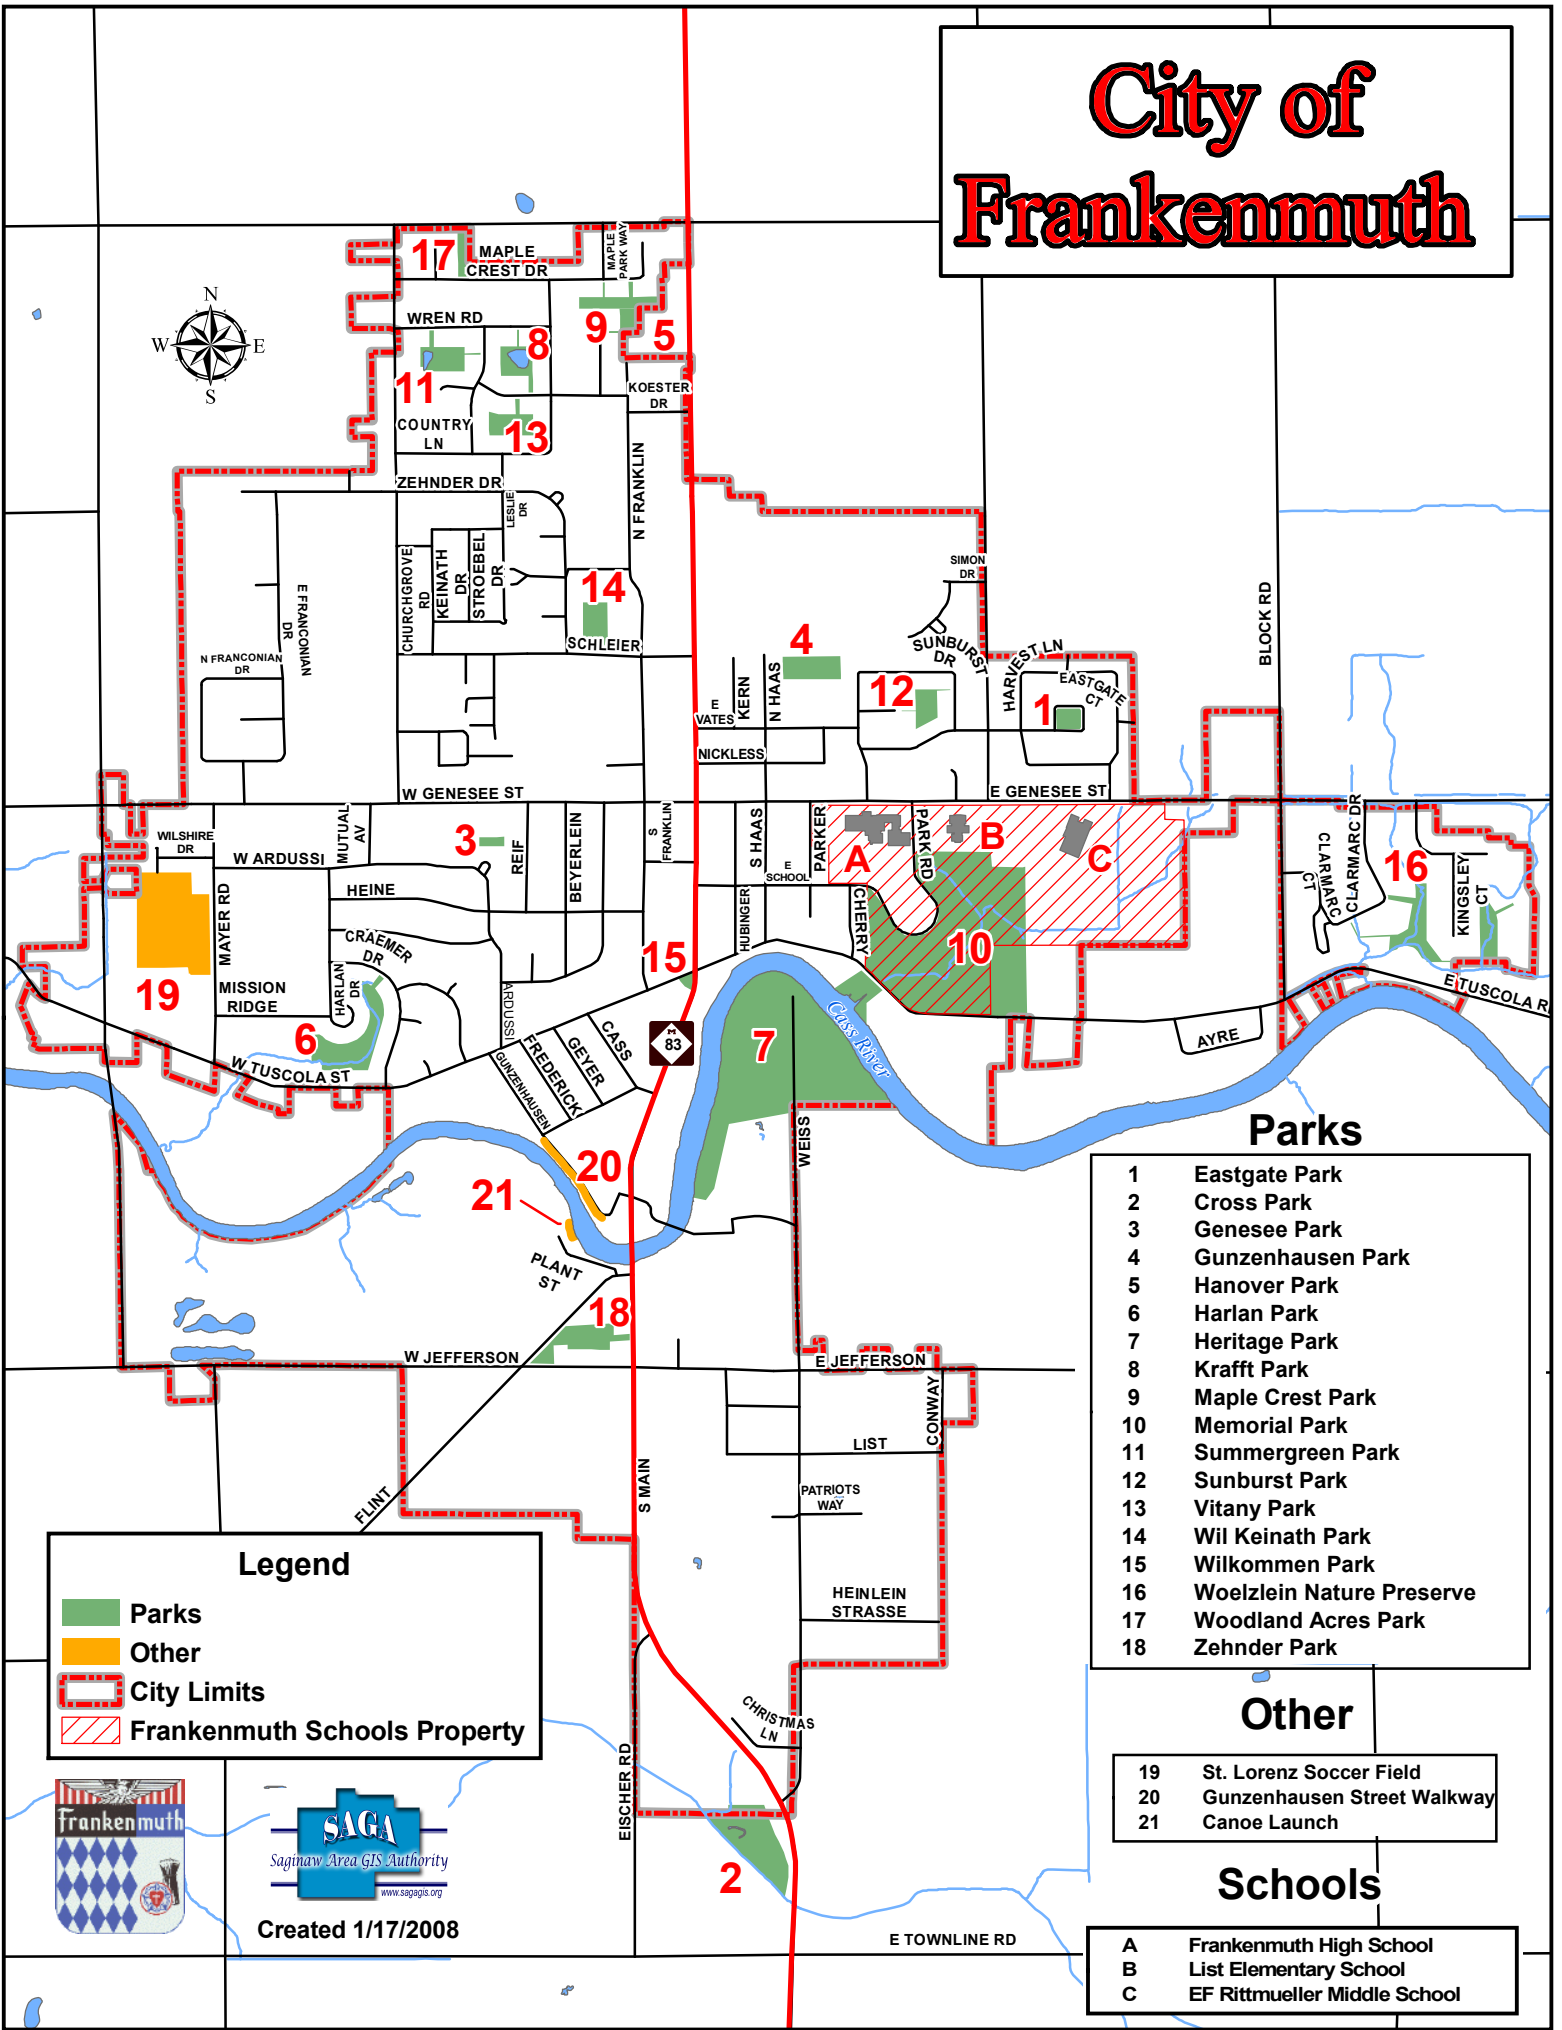

## Parks

- 1 Eastgate Park
- 2 Cross Park
- 3 Genesee Park
- 4 Gunzenhausen Park
- 5 Hanover Park
- 6 Harlan Park
- 7 Heritage Park
- 8 Krafft Park
- 9 Maple Crest Park
- 10 Memorial Park
- 11 Summergreen Park
- 12 Sunburst Park
- 13 Vitany Park
- 14 Wil Keinath Park
- 15 Willkommen Park
- 16 Woelzlein Nature Preserve
- 17 Woodland Acres Park
- 18 Zehnder Park

## Other

- 19 St. Lorenz Soccer Field
- 20 Gunzenhausen Street Walkway
- 21 Canoe Launch

## Legend

- Parks
- Other
- City Limits
- Frankenmuth Schools Property

Created 1/17/2008